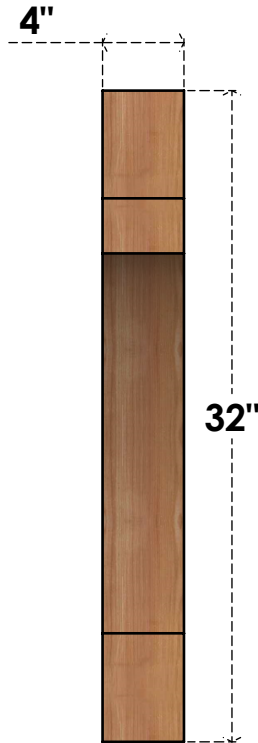

BRC04X32X32MRC00RWR

4"W X 32"D X 32"H MERCED ROUGH SAWN BRACE, WESTERN RED CEDAR

SIDE

FRONT

EKENA MILLWORK
 2300 WEST MAIN ST.
 CLARKSVILLE, TX 75426
 TOLL FREE: 866-607-0453
 WWW.EKENAMILLWORK.COM

NOTES

1. INSTALLATION TO BE COMPLETED IN ACCORDANCE WITH MANUFACTURER'S SPECIFICATIONS.
2. DRAWING MAY NOT BE TO SCALE
3. THIS DRAWING IS INTENDED FOR DESIGN AND PLANNING PURPOSES ONLY.
4. ALL INFORMATION CONTAINED HEREIN WAS CURRENT AT THE TIME OF DEVELOPMENT BUT MUST BE REVIEWED AND APPROVED BY THE PRODUCT MANUFACTURER TO BE CONSIDERED ACCURATE.
5. PRODUCTS ARE NOT KILN DRIED. THIS ITEM IS UNIQUE AND WILL CONTAIN THE NATURAL VARIATIONS THAT THE WOOD SPECIES OFFERS. THIS MAY RESULT IN VARIATIONS UP TO 1/4"