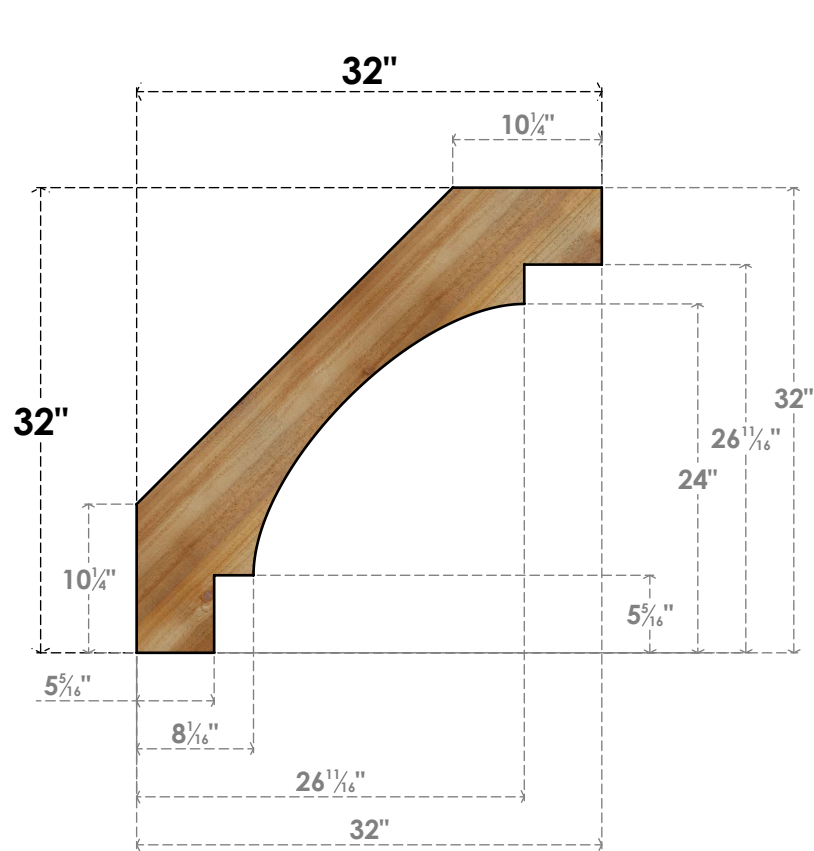

BRC04X32X32MRC00RWR

4"W X 32"D X 32"H MERCED ROUGH SAWN BRACE, WESTERN RED CEDAR

SIDE

FRONT

EKENA MILLWORK
 2300 WEST MAIN ST.
 CLARKSVILLE, TX 75426
 TOLL FREE: 866-607-0453
 WWW.EKENAMILLWORK.COM

NOTES

1. INSTALLATION TO BE COMPLETED IN ACCORDANCE WITH MANUFACTURER'S SPECIFICATIONS.
2. DRAWING MAY NOT BE TO SCALE
3. THIS DRAWING IS INTENDED FOR DESIGN AND PLANNING PURPOSES ONLY.
4. ALL INFORMATION CONTAINED HEREIN WAS CURRENT AT THE TIME OF DEVELOPMENT BUT MUST BE REVIEWED AND APPROVED BY THE PRODUCT MANUFACTURER TO BE CONSIDERED ACCURATE.
5. PRODUCTS ARE NOT KILN DRIED. THIS ITEM IS UNIQUE AND WILL CONTAIN THE NATURAL VARIATIONS THAT THE WOOD SPECIES OFFERS. THIS MAY RESULT IN VARIATIONS UP TO 1/4"